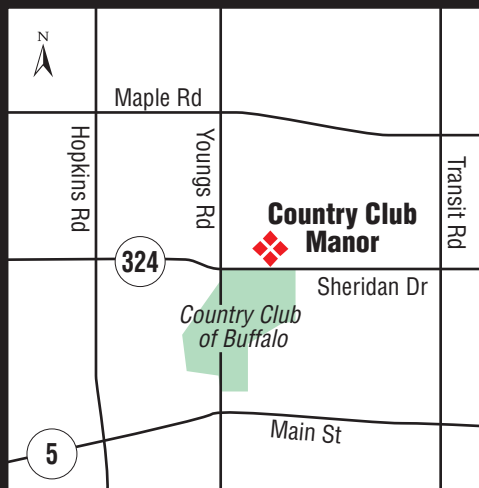

Secluded yet conveniently located near stores, restaurants, malls, and only 20 minutes from downtown Buffalo. Enjoy the comfort of these luxury apartments that feel more like condo or townhouse living.

Directions:

Take I-290 and exit at Sheridan Harlem. Go east on Sheridan Drive approximately 2 miles. A quarter mile past Youngs Road turn left on Northwood Drive.

The Comforts of Home...

(716) 632-0541

Fax: (716) 632-0623

23 Northwood Drive,
Williamsville, NY 14221

email: countryclub@tricityrentals.com
www.countryclubmanorapt.com

Office Hours

Mon/Tues/Thurs 8:30-6:00
Wed 8:30-8:00, Fri 8:30-5:00
Saturday 9:00 - 5:00
Closed Sunday