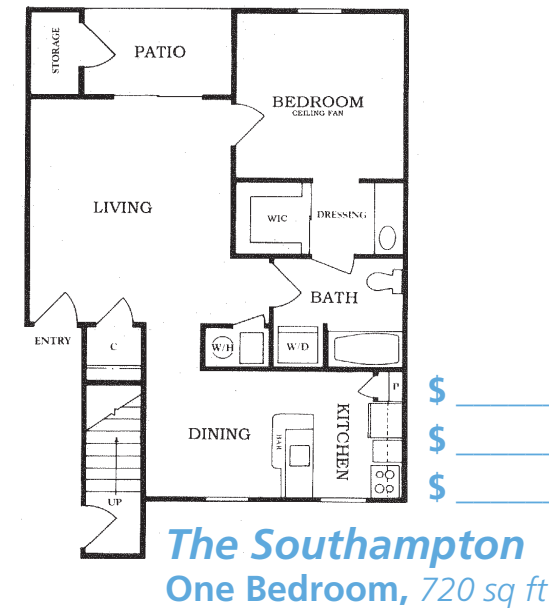

• APARTMENT COMMUNITIES •

...in a Unique and
Beautifully Landscaped
Country Club Setting

Apartment and Community Features:

- Large living rooms and guest closets
- Private patio or balcony with glass doors
- Upstairs units feature vaulted ceilings and fireplace
- Washer/dryer in every apartment
- Private storage area
- Fully equipped kitchen with dishwasher and ice maker in refrigerator
- Serving bar in dining area
- Central gas heat and air conditioning
- Mini-blinds and verticals throughout
- Designer coordinated carpeting and wall covering
- Walk in closets
- Beautiful pool with a large sun deck
- Privacy in this well maintained setting
- Fully equipped fitness center
- Close to entertainment and restaurants
- Located near many plaza shops and malls