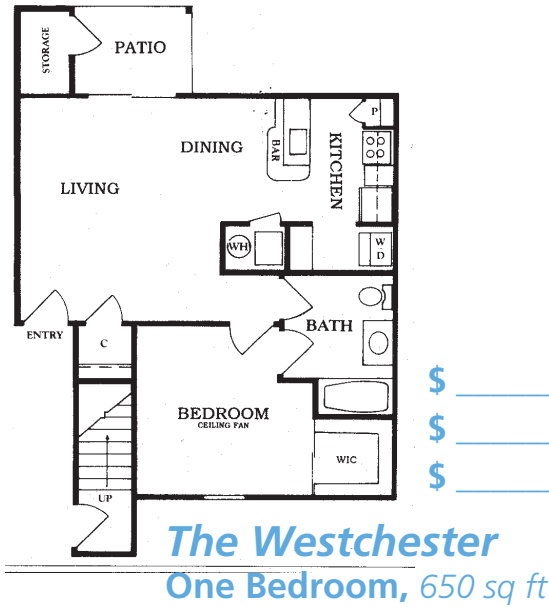

• APARTMENT COMMUNITIES •

...in a Unique and
Beautifully Landscaped
Country Club Setting

Apartment and Community Features:

- Large living rooms and guest closets
- Private patio or balcony with glass doors
- Upstairs units feature vaulted ceilings and fireplace
- Washer/dryer in every apartment
- Private storage area
- Fully equipped kitchen with dishwasher and ice maker in refrigerator
- Serving bar in dining area
- Central gas heat and air conditioning
- Mini-blinds and verticals throughout
- Designer coordinated carpeting and wall covering
- Walk in closets
- Beautiful pool with a large sun deck
- Privacy in this well maintained setting
- Fully equipped fitness center
- Close to entertainment and restaurants
- Located near many plaza shops and malls